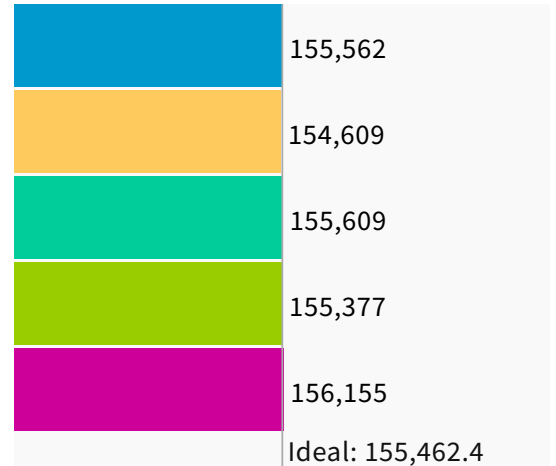

Population | Data Layers | Evaluation

Population Balance

Uses adjusted 2020 Decennial Census population with processing by Redistricting Partners on 2020 Blocks.

UNASSIGNED POPULATION: 0

MAX. POPULATION DEVIATION: 0.55%